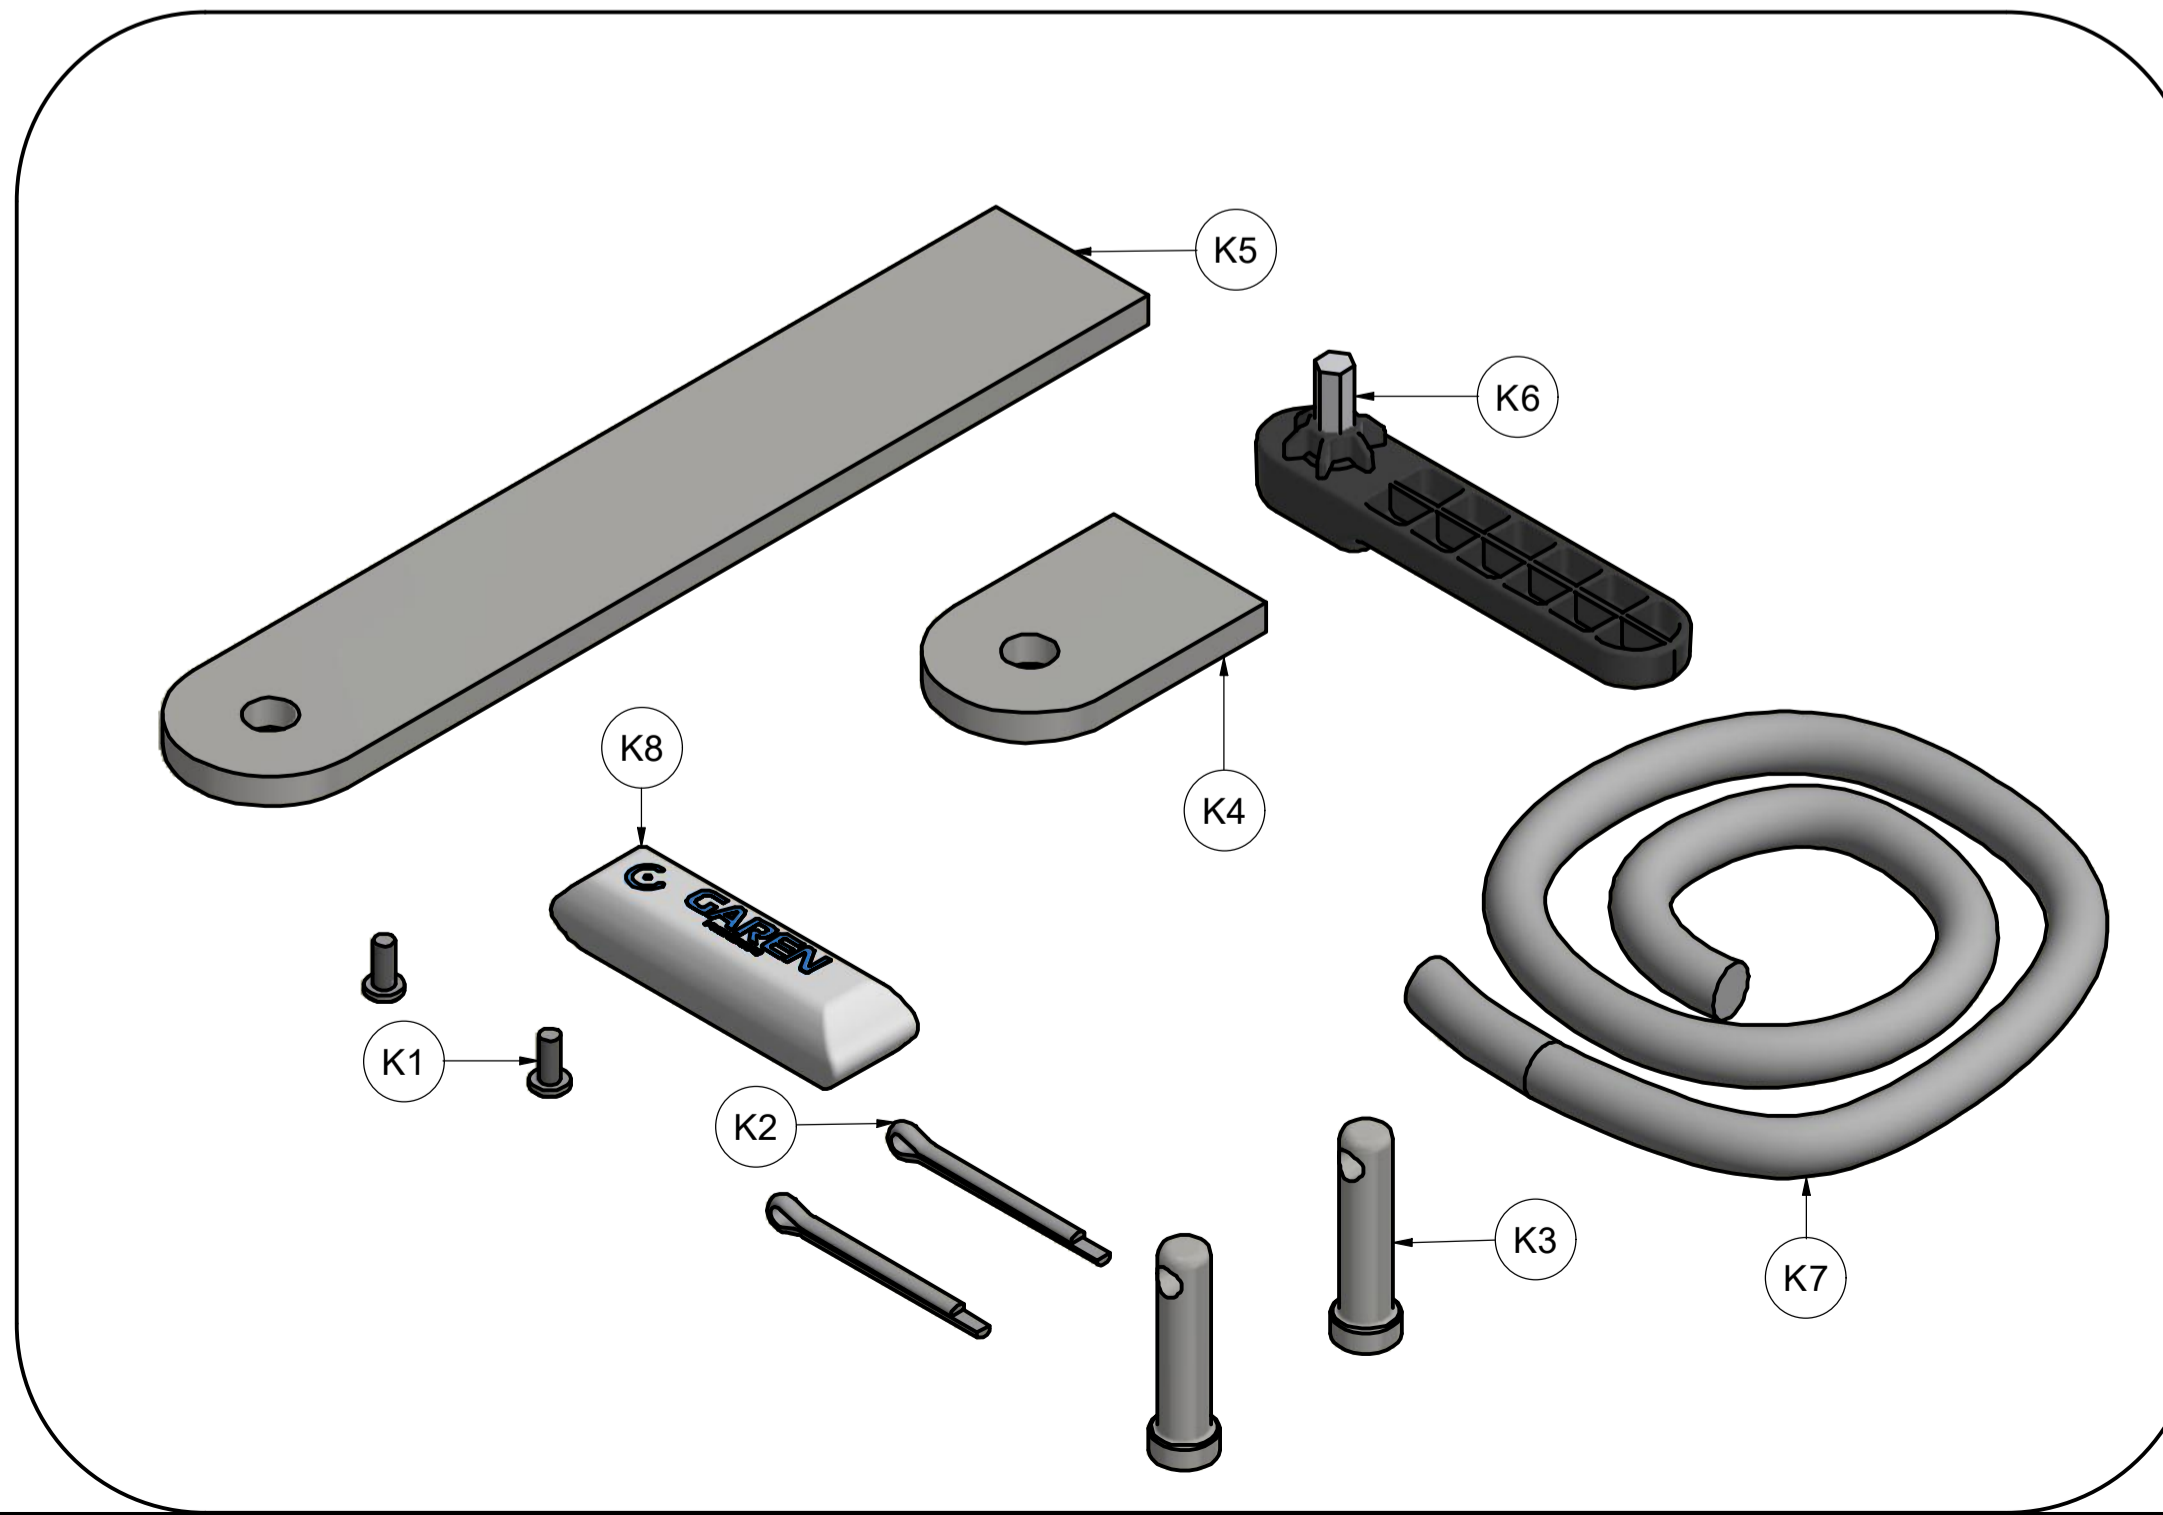

CAIXA CENTRAL

C1	1	A07516-X	CENTRAL DUP RAMP 511POS
C2	1	P01871	TAMPA CX CENTRAIS
C3	4	C00304	PARAFUSO PH 4 X 16
C4	1	C06623	CORDAO 3mm (BORRACHA VEDACAO CENTRAL)
C5	1	P02531T	CHAPA ATERRAMENTO ESP 2 X 12 X55MM ZINC
C6	2	C00105	ABRACADEIRA CINTA CAPACITOR T 50R
C7	6	C02928	PARAFUSO PLASTIC FL RI ZB 3,0 x 8
C8	2	C02512	TERMINAL OLHAL 27 X 06
C9	2	C06002	PARAFUSO PN TORKS TMA M5 x 10

KIT DE INSTALAÇÃO

K1	2	C00310	PARAFUSO PHILIPS 3,9 X 9,5 ZB
K2	2	C00568	CUPILHA BV 5/32 X 1POL 1/2
K3	2	P00408T	PINO DO SUP.DESTR BV PV(GDE) ZINC.
K4	1	P04831T	CHAPA 60MM PV EMBOLO 0,75M/1,25M ZINCADA
K5	1	P04833T	CHAPA 220MM PV EMBOLO 0,75M ZINCADA
K6	1	P08100	CHAVE DO DESTRAVAMENTO PV DUO
K7	1	M02673	TARUGO VEDANTE POLIPEX 10MM CINZA 2,4M
K8	1	C02373	MINI GRAXA BRANCA LITIO (SACHE PERS.20g)

ITEM	TENSÃO	CÓDIGO	X/Y	DESCRIÇÃO
X	127 V	A09619	CJ EST BOB Q30MM 1/3HP 127V PV DUO	
X	220 V	A01120T	EST BOB Q30MM 1/3HP 220V 50/60HZ ALUM	
Y	127 V	C03301N	CAPACITOR 40UF X 250V	
Y	220 V	C00190	CAPACITOR 12UF X 250V	

PROJETADO:	FELIPE NERY	24/08/2021	CHECADOR:		APROVADO:		ESCALA:	
TÍTULO:		PV DUO DUPLA 1/3HP 1M						
CÓDIGO:		FOLHA:		REV.:	DATA:	FOLHA:		
Assembly1		A1			24/08/2021	1 / 1		

GAREN AUTOMAÇÃO S/A
Rua: São Paulo, nº 760, Vila Araceli
Fone/Fax: 0xx 14 3407-6639
CEP: 17400-000 GARÇA/SP